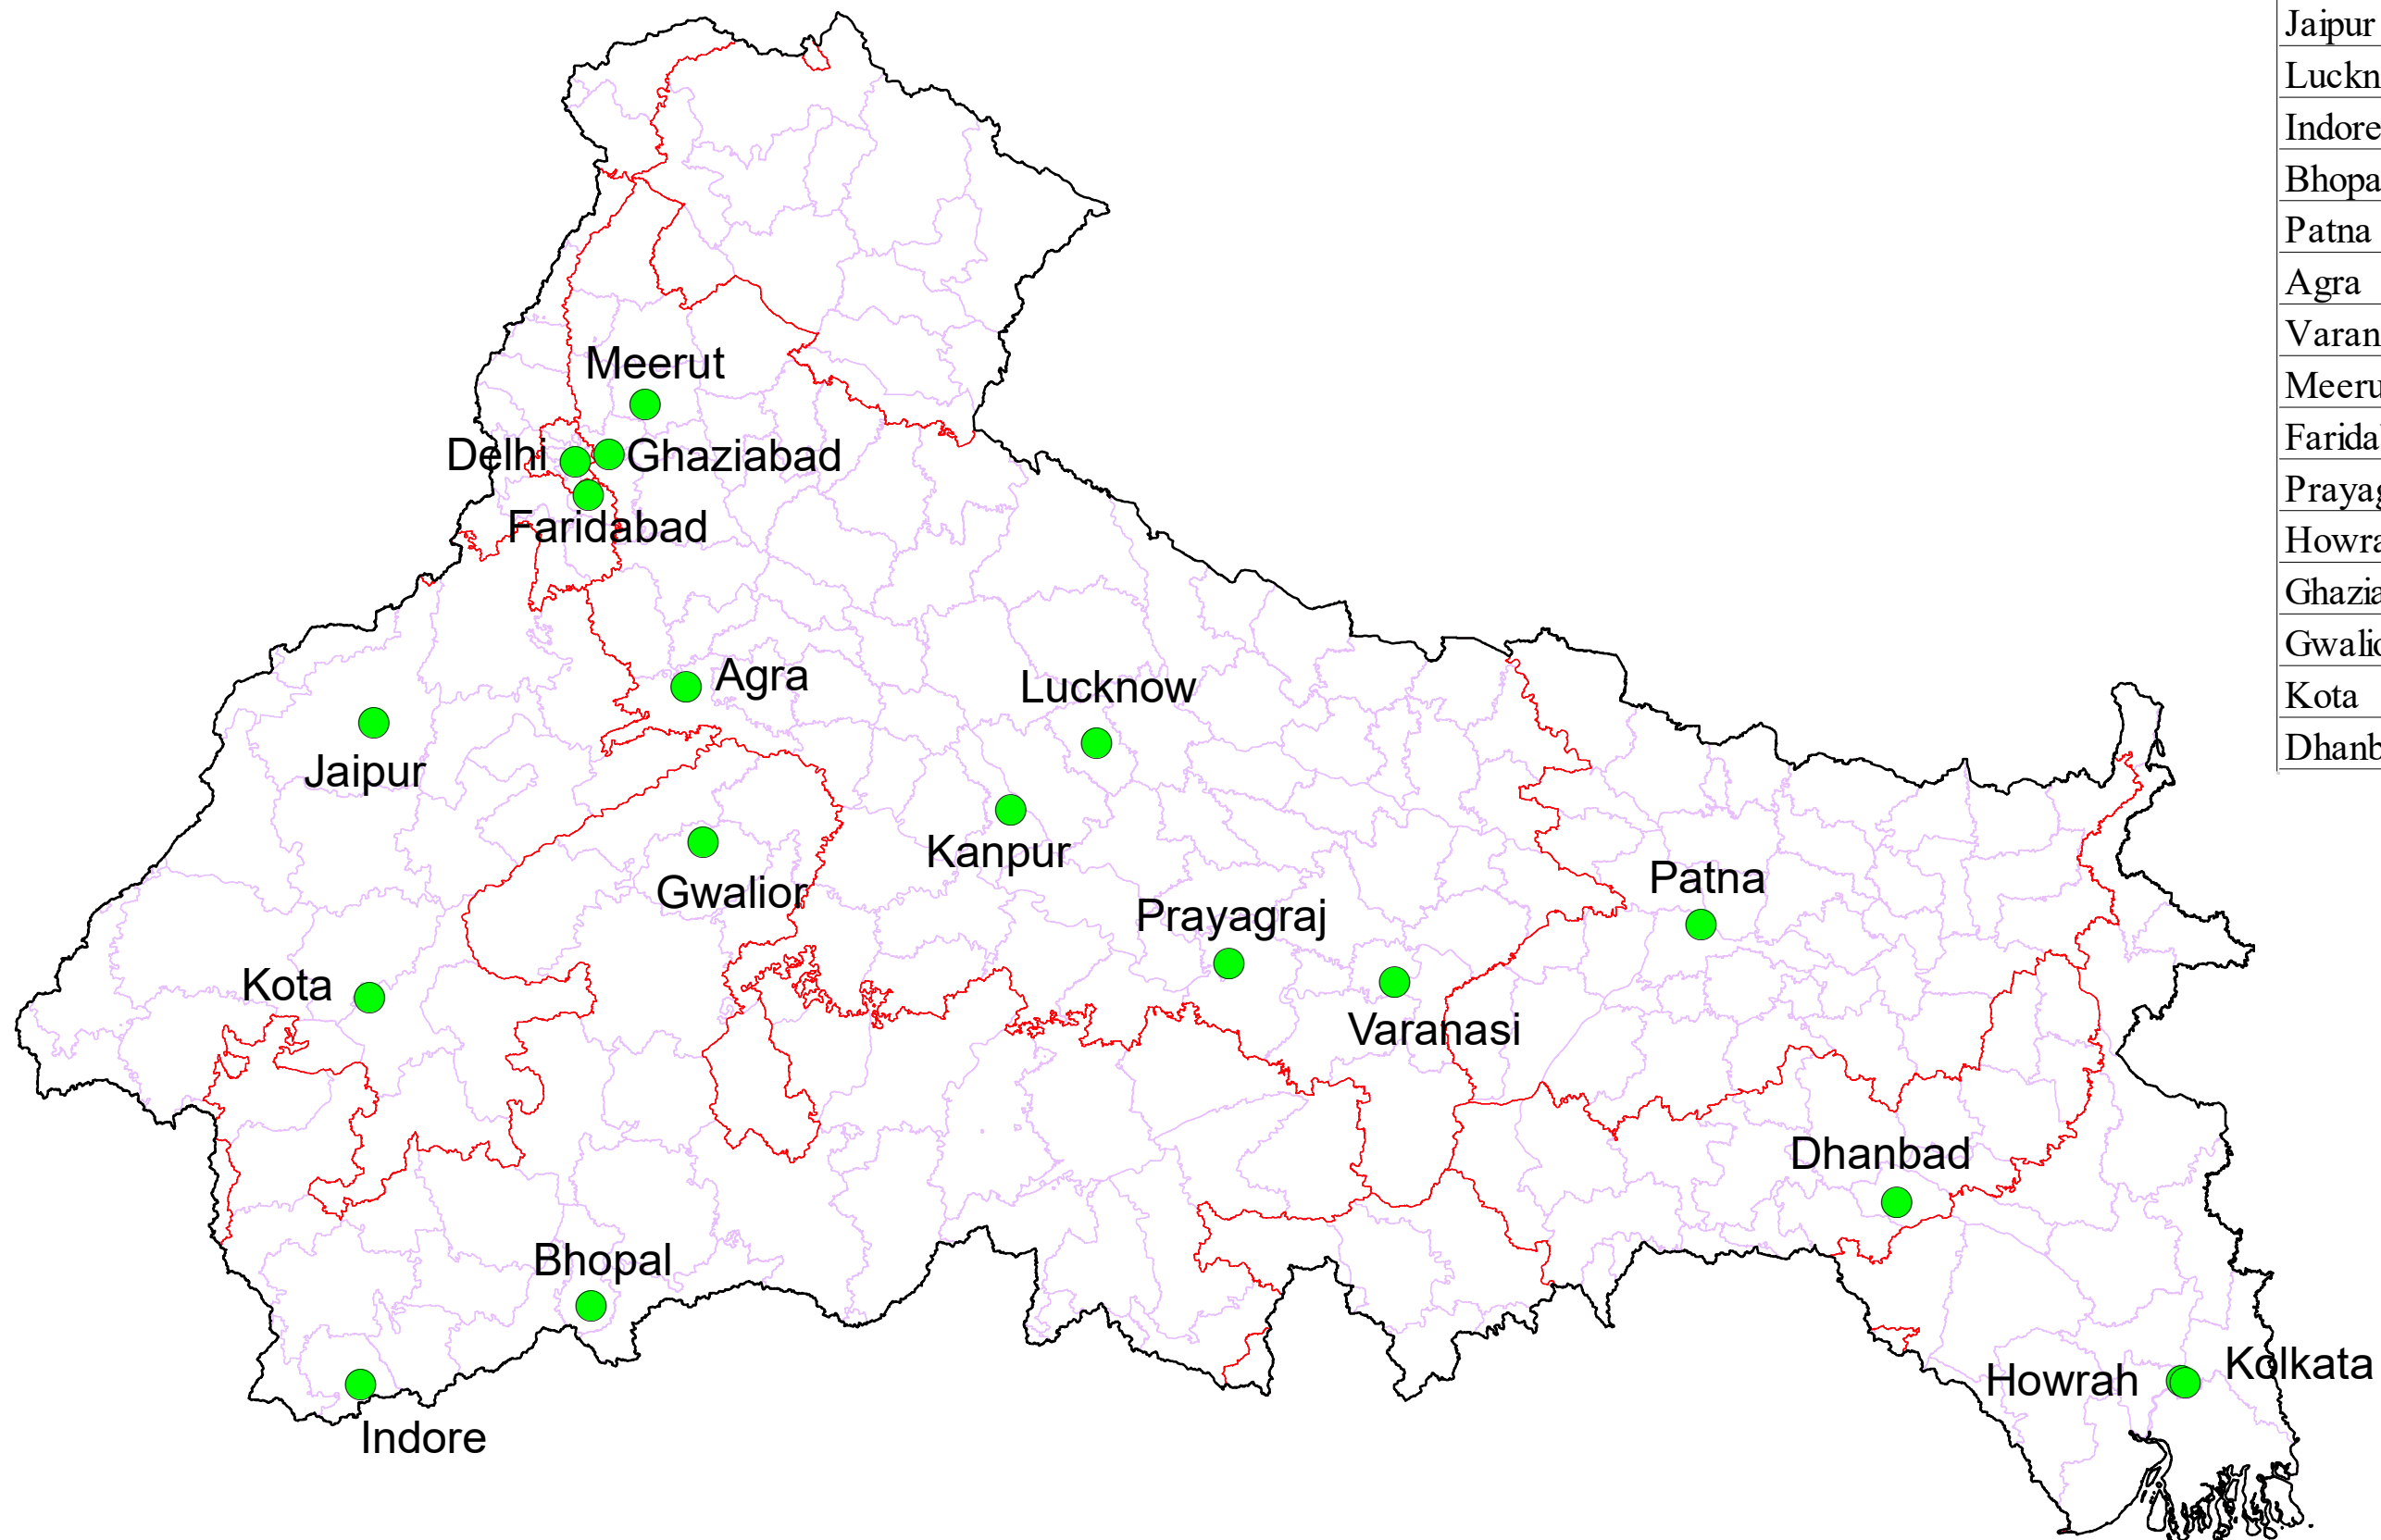

Ganga Basin Cities Map (Million Plus Cities, Census 2011)

City	Population
Delhi	11034555
Kolkata	4496694
Kanpur	2768057
Jaipur	3046163
Lucknow	2817105
Indore	1994397
Bhopal	1798218
Patna	1684297
Agra	1585704
Varanasi	1198491
Meerut	1305429
Faridabad	1414050
Prayagraj	1168385
Howrah	1077075
Ghaziabad	1648643
Gwalior	1054420
Kota	1001694
Dhanbad	1162472

- Million plus Cities
- Ganga Basin State
- Ganga Basin District
- Ganga Basin

Prepared on 30th March 2026
Prepared by GIS Cell, GKC, NMCG